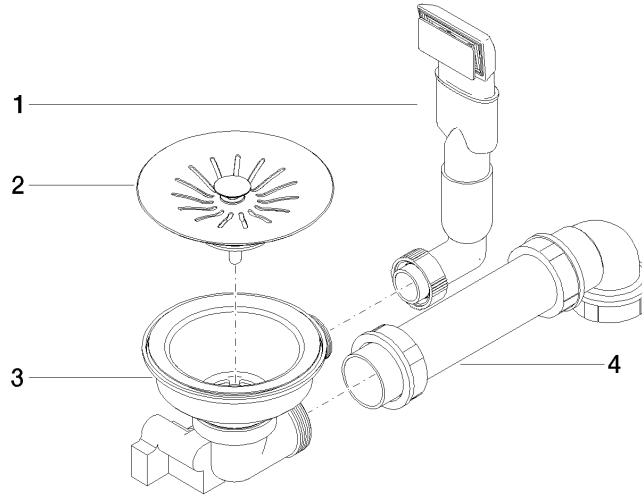

## Pop-up waste and overflow closable by hand - Stainless Steel

---

10 400 003

- 3/2" drain valve closable by hand
- concealed overflow
- strainer insert

Only suitable for combining with polished high-grade steel kitchen sinks.

**Pop-up waste and overflow closable by hand - Stainless Steel**

10 400 003

mm [inches]

**Pop-up waste and overflow closable by hand - Stainless Steel**

10 400 003

**Spare parts list**

No.	Item Number	Name	Quantity used	Delivery time
1	90 11 01 200 09-85	connection	1	60
2	90 11 01 200 07-85	plug	1	60
3	90 11 01 200 08-85	casing ( completely )	1	2
4	90 11 01 201 02 90	pipng	1	60