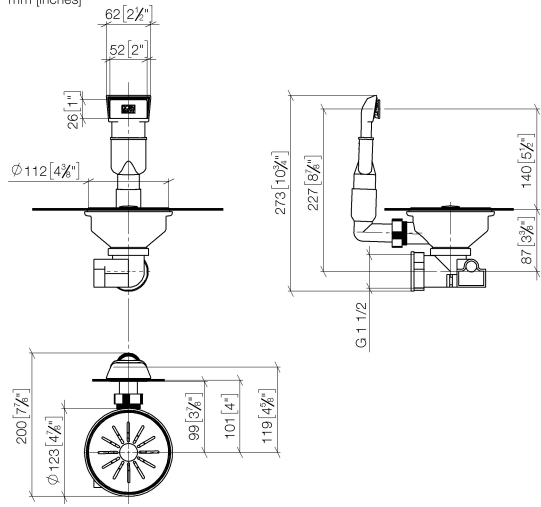

## Pop-up waste and overflow closable by hand - Stainless Steel

---

10 400 003

- 3/2" drain valve closable by hand
- concealed overflow
- strainer insert

Only suitable for combining with polished high-grade steel kitchen sinks.

**Pop-up waste and overflow closable by hand - Stainless Steel**

10 400 003

mm [inches]

**Pop-up waste and overflow closable by hand - Stainless Steel**

10 400 003

**Spare parts list**

No.	Item Number	Name	Quantity used	Delivery time
1	90 11 01 200 09-85	connection	1	60
2	90 11 01 200 07-85	plug	1	60
3	90 11 01 200 08-85	casing ( completely )	1	2
4	90 11 01 201 02 90	pipng	1	60